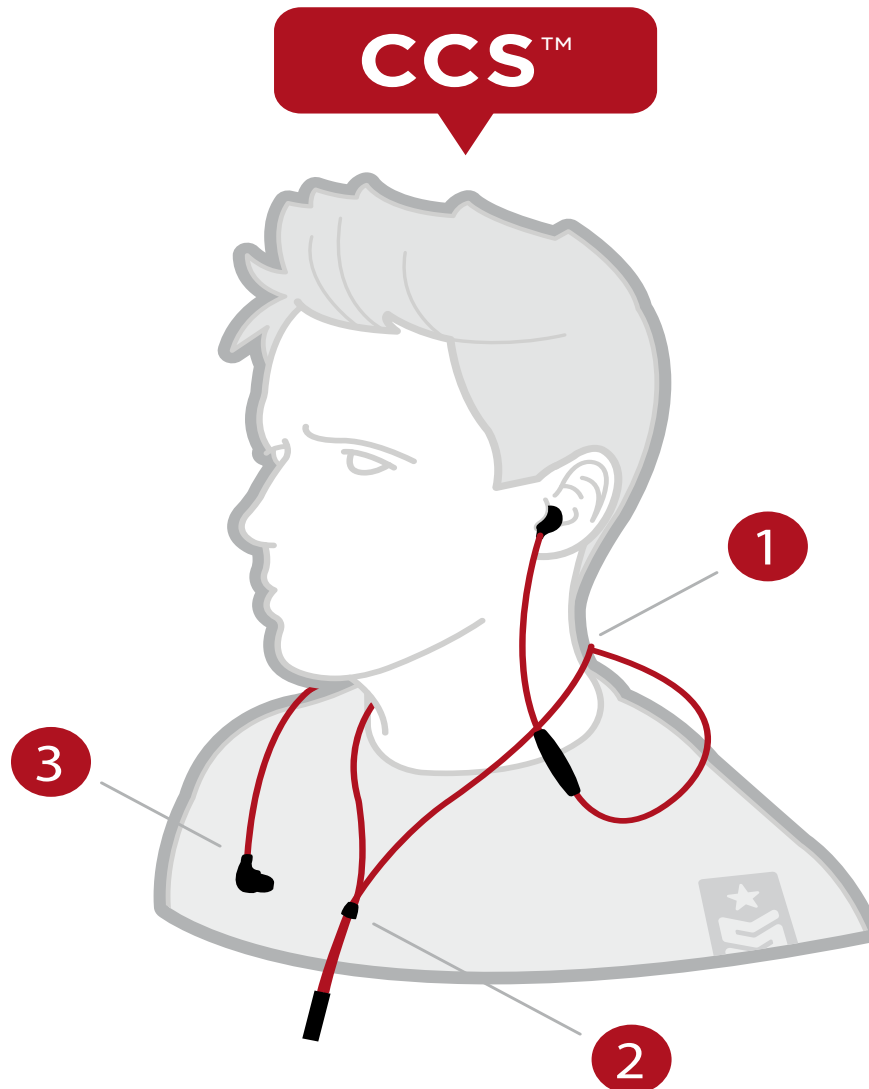

CCS Available on the STEALTH

The Stealth Ear Buds feature a unique cord control system which, by design, allows for a variety of placement options and enhanced usability. By having the ear bud cords separate over two feet, and three adjustable sliders in between, the SIEGE Stealth Earbuds can be worn more securely, are more functional, and easier to share.

By placing the first of three sliders about 8" from the earbuds and the second slider another 18" from the first, a loop will form - large enough to slip over the head.

1. **1** Slip the loop over the head and place CCS Slider #1 comfortably on the back of the neck.
2. **2** Adjust CCS Slider #2 into a comfortable position on the chest or for more security, closer to the neck.
3. **3** This behind-the-neck placement keeps any tension off the earbuds, transferring it to the back of the neck. This position also allows the earbuds to hang conveniently close when not in use.